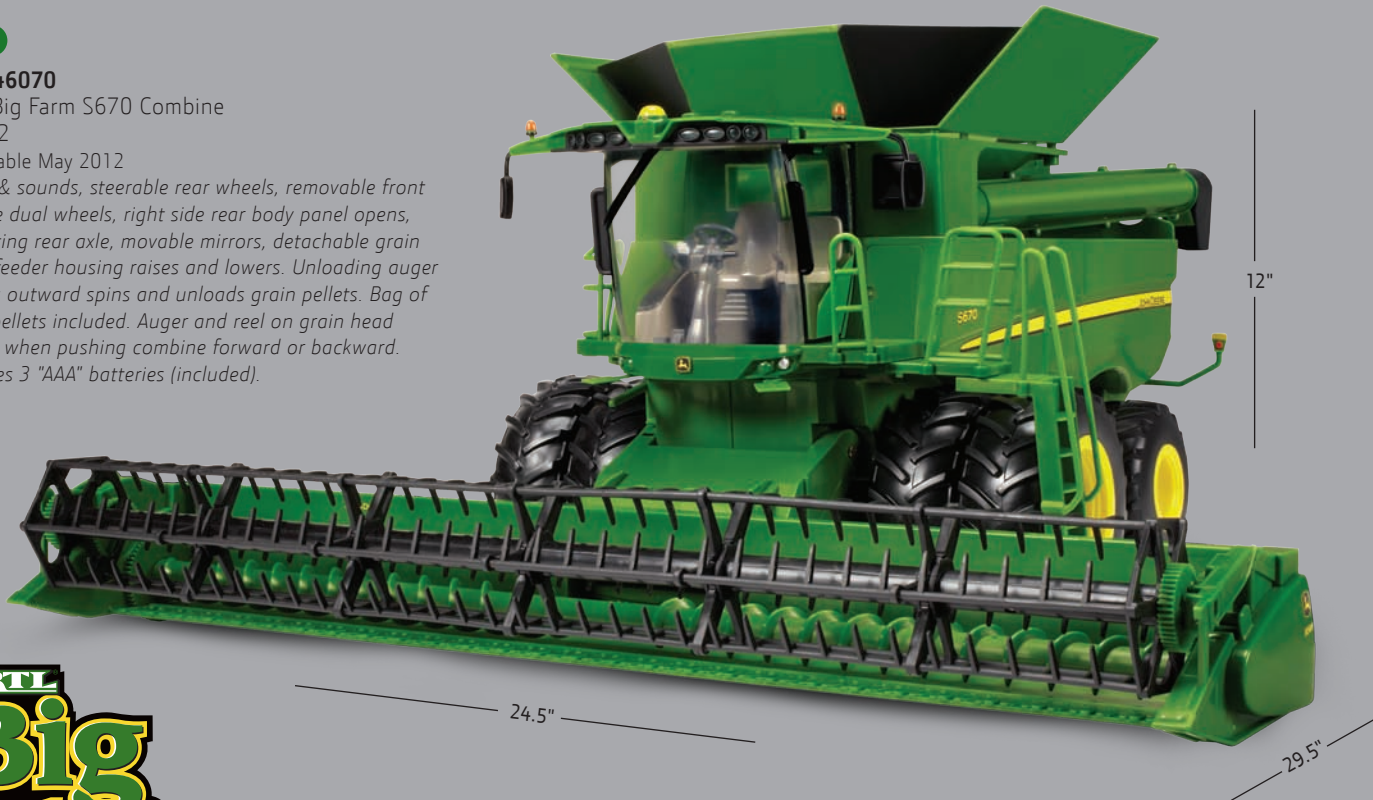

## TBEK46070

1:16 Big Farm S670 Combine  
Pack: 2

– Available May 2012

Lights & sounds, steerable rear wheels, removable front outside dual wheels, right side rear body panel opens, oscillating rear axle, movable mirrors, detachable grain head, feeder housing raises and lowers. Unloading auger rotates outward spins and unloads grain pellets. Bag of grain pellets included. Auger and reel on grain head rotate when pushing combine forward or backward. Requires 3 "AAA" batteries (included).

## TBE45291

1:16 9560R Prestige Series  
Pack: 2

– Available April 2012

Opening hood to reveal the engine. Opening cab door for access to the interior. Articulation and oscillation. 3-point hitch that raises and lowers. Die cast outer dual wheels. Pivoting warning arms

## TBE45328

1:16 7280R Prestige Series  
Pack: 2

– Available May 2012

– Prototype shown

Opening hood and cab door. Pivoting warning arms. 3-point hitch raises and lowers and oscillating front axle. Die cast rear dual and front wheels. Authentic style rear hitch.

– Available June 2012  
– Assortment may vary  
– Prototype shown  
– Soft plastic  
– 8"L x 2.5"W x 3"H

**TBEK37724**

Monster Treads Rev  
Rumblers Assortment  
Pack: 6

– Available June 2012  
Friction powered motor.