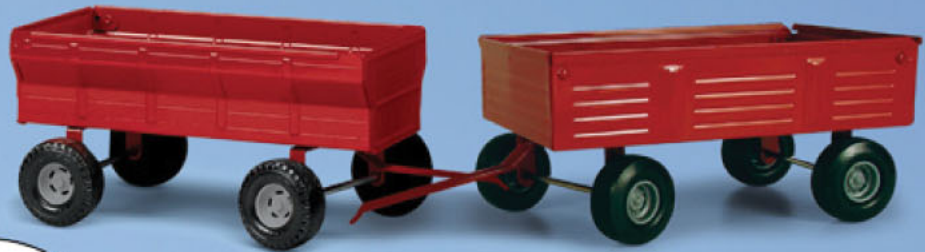

5 PRECISION KEY SERIES™

ZFN14552
1:16 Precision Key #5 Farmall 'H' with Planter
Pack: 4 • Available Now

ZFN35634
1:16 Big Farm Puma 195 Tractor
with Removable Loader and Lights & Sounds
Pack: 4 • Available Now

ZFN14660
1:64 IH 706 Holiday Tractor
with Snowy Deco
Limited One-Time Production Run
Pack: 6 • Available Now

ZFN14606
1:64 Steiger Panther with Disk
Pack: 12 • Available Now

ZFN14544
1:64 Farmall 350 with
Mounted Corn Picker & Barge Wagon
Pack: 12 • Available Now

ZFN37567
1:64 Silo Set Assortment
Pack: 6 • Available Now

ZFN14539
1:16 Wagon Assortment
Pack: 4 • Available Now

6 PRECISION KEY SERIES™

ZFN14595
1:16 Precision Key #6
IH 1086 Randomly Inserted
Red Panel Units