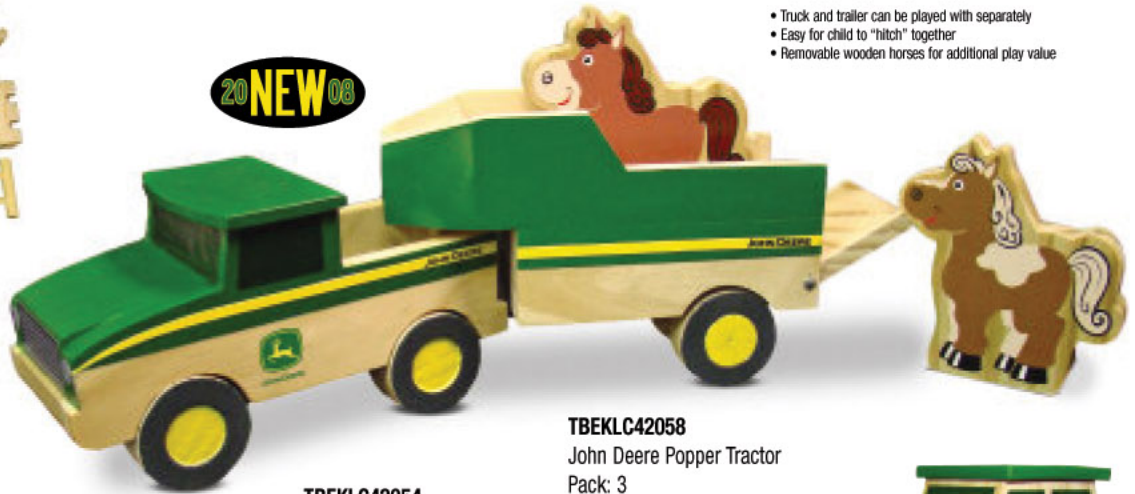

20 NEW 08

TBEKLC42081
8-Piece Big Wooden Fence Pack
Pack: 4
Available: Summer 2008
• Great stand-alone fence
• Adds additional play value to Big Wooden Barn

20 NEW 08

TBEKLC42061
John Deere Truck and Trailer with Horses
Pack: 3
Available: Summer 2008
• Truck and trailer can be played with separately
• Easy for child to "hitch" together
• Removable wooden horses for additional play value

TBEKLC42058
John Deere Popper Tractor
Pack: 3
Available: Summer 2008

- Features classic click/clack sounds and popping action of the stacks when pulled!
- Heirloom-quality construction

20 NEW 08

20 NEW 08

TBEKLC42054
John Deere Alphabet Barn Puzzle
Pack: 3
Available: Summer 2008
• Two puzzles in one unique design!
• Educational, fun and no lost pieces!
• Wholesome play pattern

20 NEW 08

TBEKLC42053
John Deere Activity Puzzle
Pack: 3
Available: Summer 2008
• Educational puzzle which features no lost pieces!
• Encourages matching skills
• Enhances problem solving and motor skills

20 NEW 08

TBEKLC42052
John Deere String Puzzle
Pack: 3
Available: Summer 2008
• Two-in-one puzzle
• Unique styling with string connectivity means no lost pieces!
• Wooden storage tray