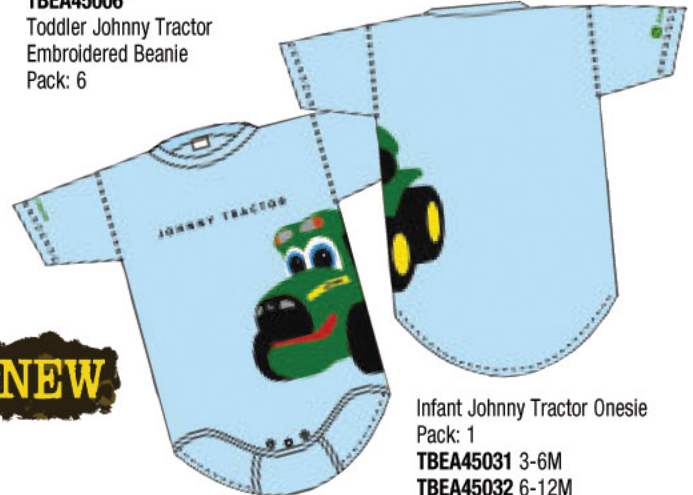

Toddler Johnny Tractor S/S Tee
Pack: 1
TBEA45001 X-Small 2T
TBEA45002 Small 4T
TBEA45003 Medium 5/6
TBEA45004 Large 7/8

TBEA45005
Toddler Johnny Tractor BB Cap
Pack: 6

TBEA45006
Toddler Johnny Tractor
Embroidered Beanie
Pack: 6

Toddler Johnny Tractor
Slippers
Pack: 1
TBEA45201 X-Small 3/4 (6-12M)
TBEA45202 Small 5/6 (12-24 M)
TBEA45203 Medium 7/8 (24-36 M)
TBEA45204 Large 9/10 (4T-5T)

Infant Johnny Tractor Onesie
Pack: 1
TBEA45031 3-6M
TBEA45032 6-12M
TBEA45033 12-18M
TBEA45034 18-24M

Toddler Johnny Tractor L/S Tee
Pack: 1
TBEA45011 X-Small 2T
TBEA45012 Small 4T
TBEA45013 Medium 5/6
TBEA45014 Large 7/8

Toddler Johnny Tractor
Embroidered Hoodie
Pack: 1
TBEA45021 X-Small 2T
TBEA45022 Small 4T
TBEA45023 Medium 5/6
TBEA45024 Large 7/8