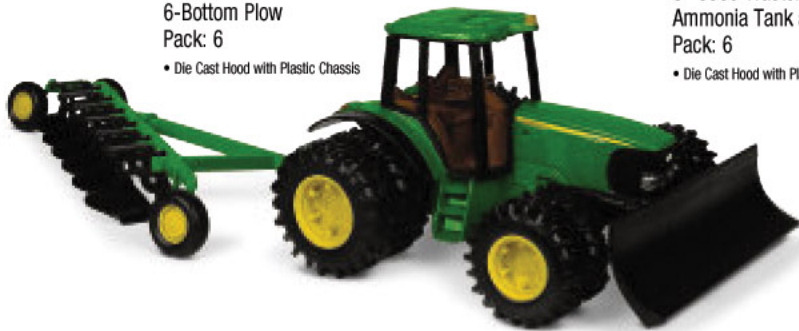

TBE15829
1:16 X728 Lawn and Garden Tractor
Pack: 6

TBE15828
1:16 L Series
Lawn Tractor
Pack: 6

TBE15765
1:16 6x4 Gator
Pack: 6

TBE15636
1:16 HPX 4x4 Gator
Pack: 4

TBE15766
1:32 Lawn and Garden
Value Set
Pack: 6

TBE15463
Keychain Container – Bulk
Pack: 96

TBE15815
8" 7420 Tractor with
6-Bottom Plow
Pack: 6

• Die Cast Hood with Plastic Chassis

TBE15814
8" 8530 Tractor with Forklift,
Ammonia Tank and Applicator
Pack: 6

• Die Cast Hood with Plastic Chassis

TBE15813
8" 7220 Tractor with Bale Mover
Pack: 6

• Die Cast Hood with Plastic Chassis

TBE15777
8" 310SG Backhoe Loader
Pack: 6

• Die Cast Hood with Plastic Chassis